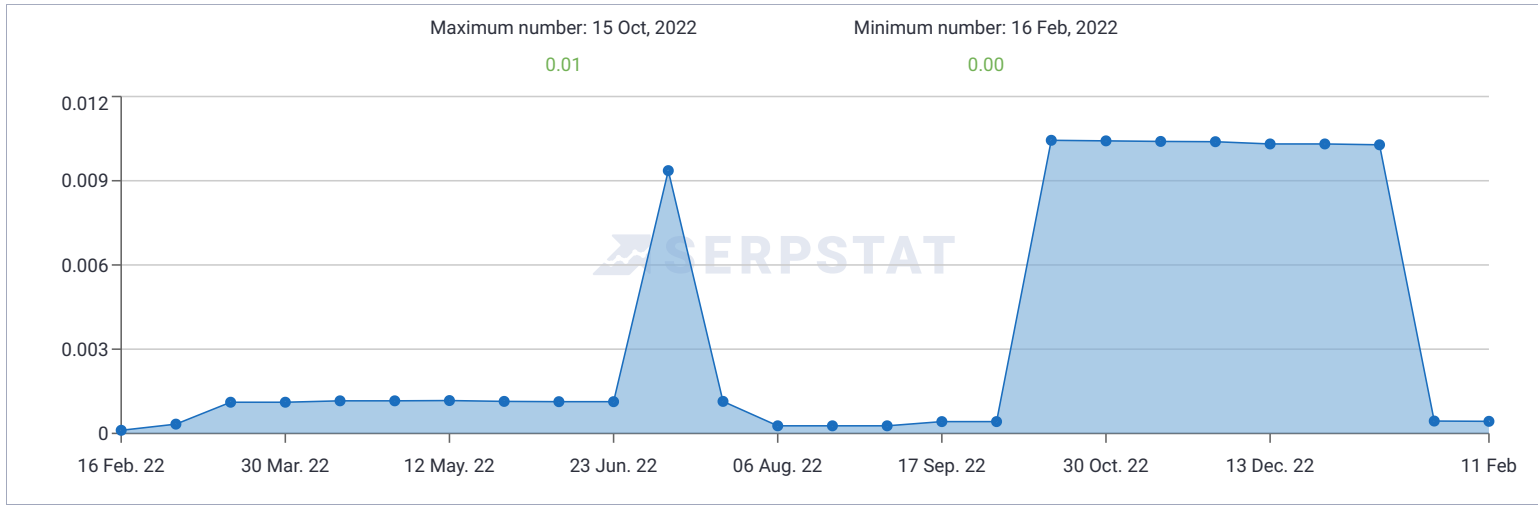

SEO Report

avte.net

Search Region   **United States**

Created on 15 Feb. 2023

Search summary

Keyword position distribution

Visibility trend

Traffic trend