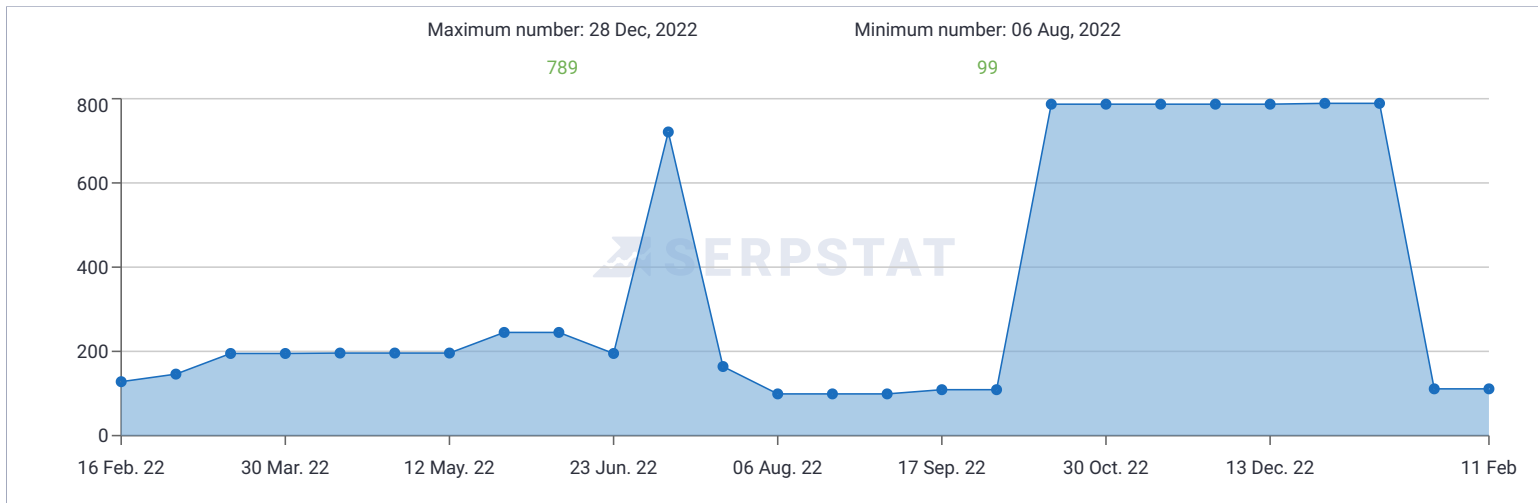

SEO Report

avte.net

Search Region   **United States**

Created on 15 Feb. 2023

Search summary

Keyword position distribution

Visibility trend

Traffic trend

Keywords trend

Competitors in organic search

Backlinks summary

Linking domains dynamics

Linking pages dynamics