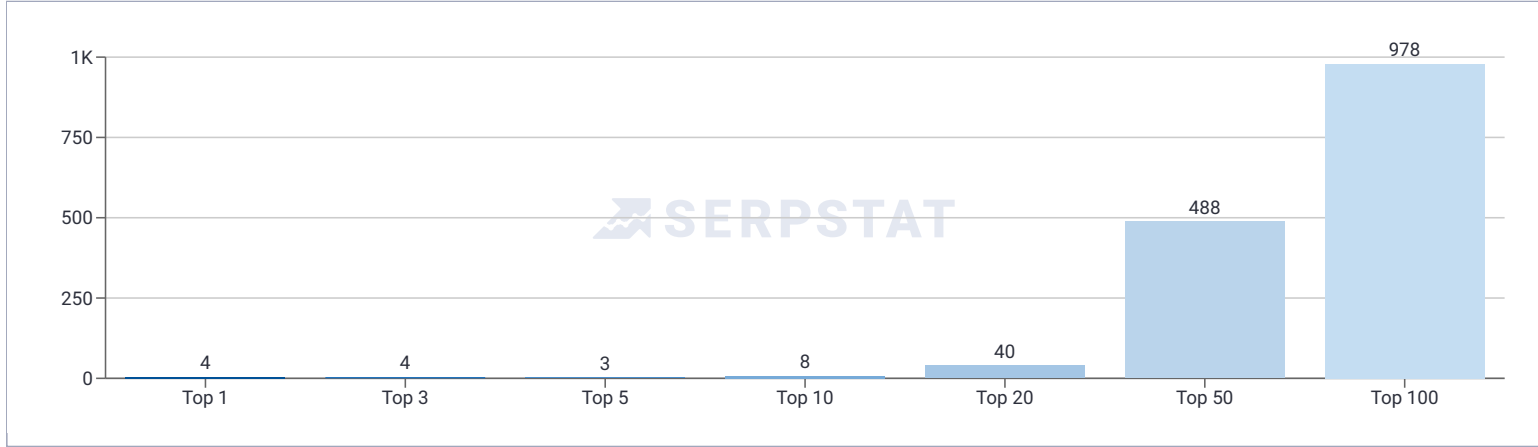

SEO Report

avte.net

Search Region   **United States**

Created on 15 Feb. 2023

Search summary

Keyword position distribution

Visibility trend

Traffic trend

Keywords trend

Competitors in organic search

Backlinks summary

Linking domains dynamics

Linking pages dynamics