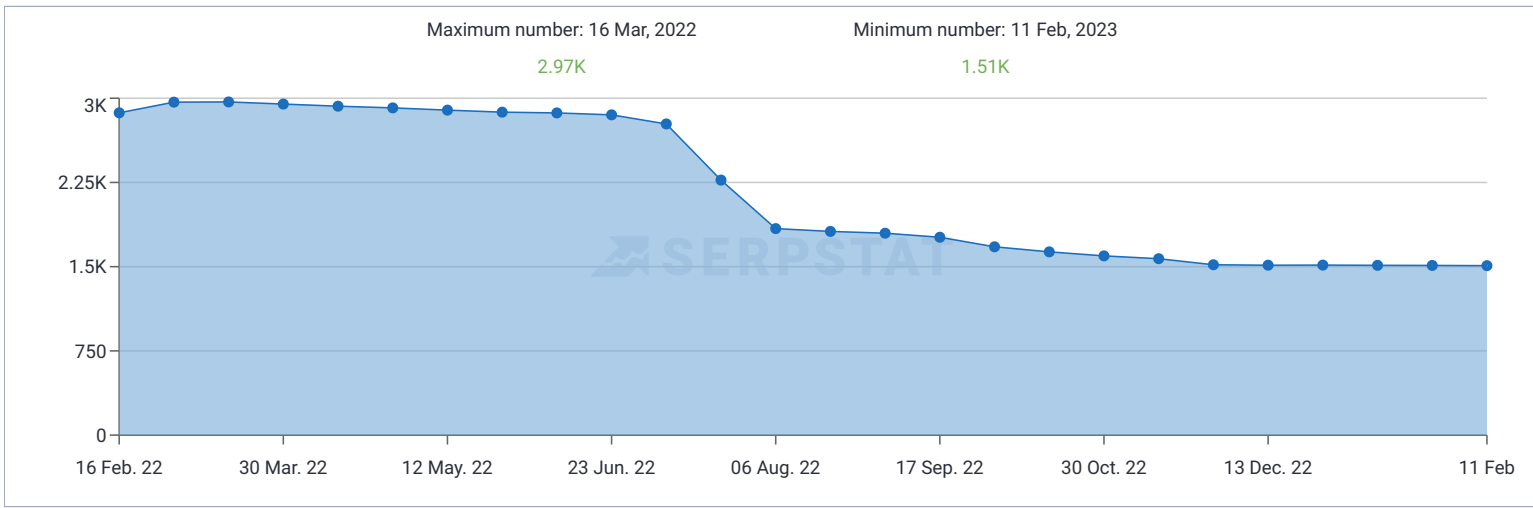

SEO Report

avte.net

Search Region   **United States**

Created on 15 Feb. 2023

Search summary

Keyword position distribution

Visibility trend

Traffic trend

Keywords trend

Competitors in organic search

Backlinks summary

Linking domains dynamics

Linking pages dynamics